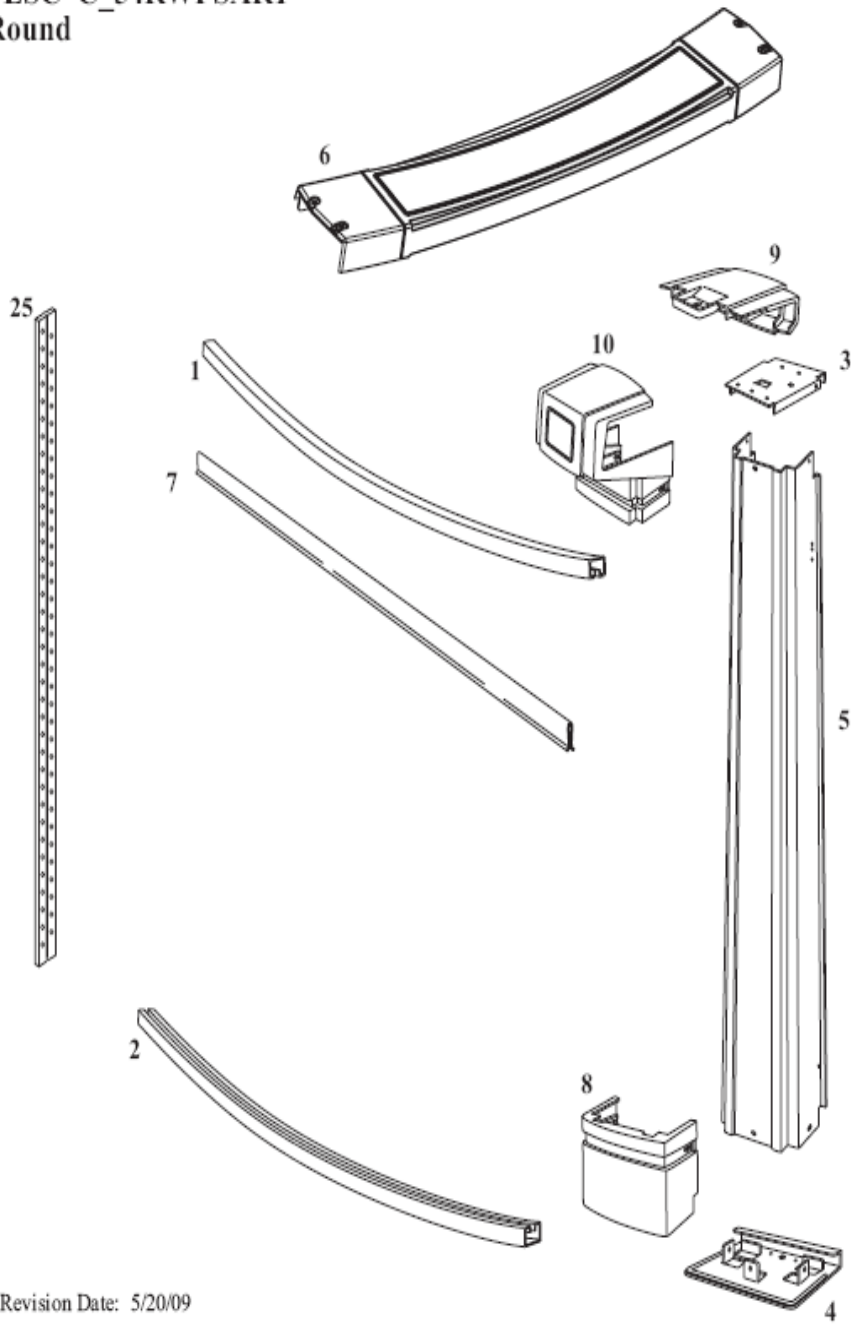

*pools with more than 40 holes in the wall will not include the wall bar – it is not necessary for installation of these pools.

Carton Breakdown

TAHITIAN 15' ROUND – 54"

NB1198

(mfr. Name – Escalade)

Tahitian (Escalade 54" RTR)

PESC*C_54RWPSAR1

Round

| Key # | Part Description |
|-------|------------------|
| 1 | Inner Stabilizer |
| 2 | Bottom Rail |
| 3 | Top Plate |
| 4 | Bottom Plate |
| 5 | Upright |
| 6 | Top Rail |
| 7 | Coping |
| 8 | Upright Boot |
| 9 | Top Cover- Inner |
| 10 | Top Cover |
| 25 | Wall Bar |